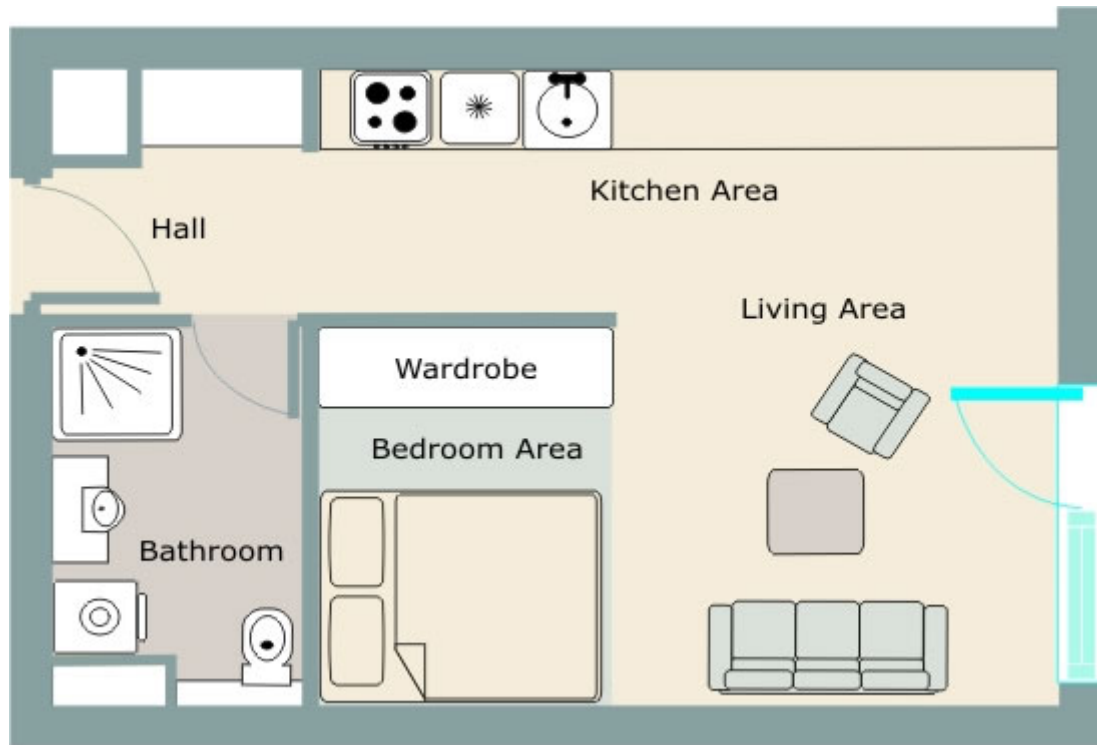

Type M – studio apartment

Plans, sketches and photographs are indicative and for information purposes only

ASPECT - NW - VIEW - courtyard		
INTERIOR AREA	AREA (sq M)	AREA (sq ft)
Hall	3.19	34.33
Living Room	19.08	205.32
Kitchen	3.94	42.40
Bathroom	4.59	49.39
TOTAL INTERIOR AREA	30.80	331.44
TOTAL GROSS AREA (including partition walls)	31.59	339.94